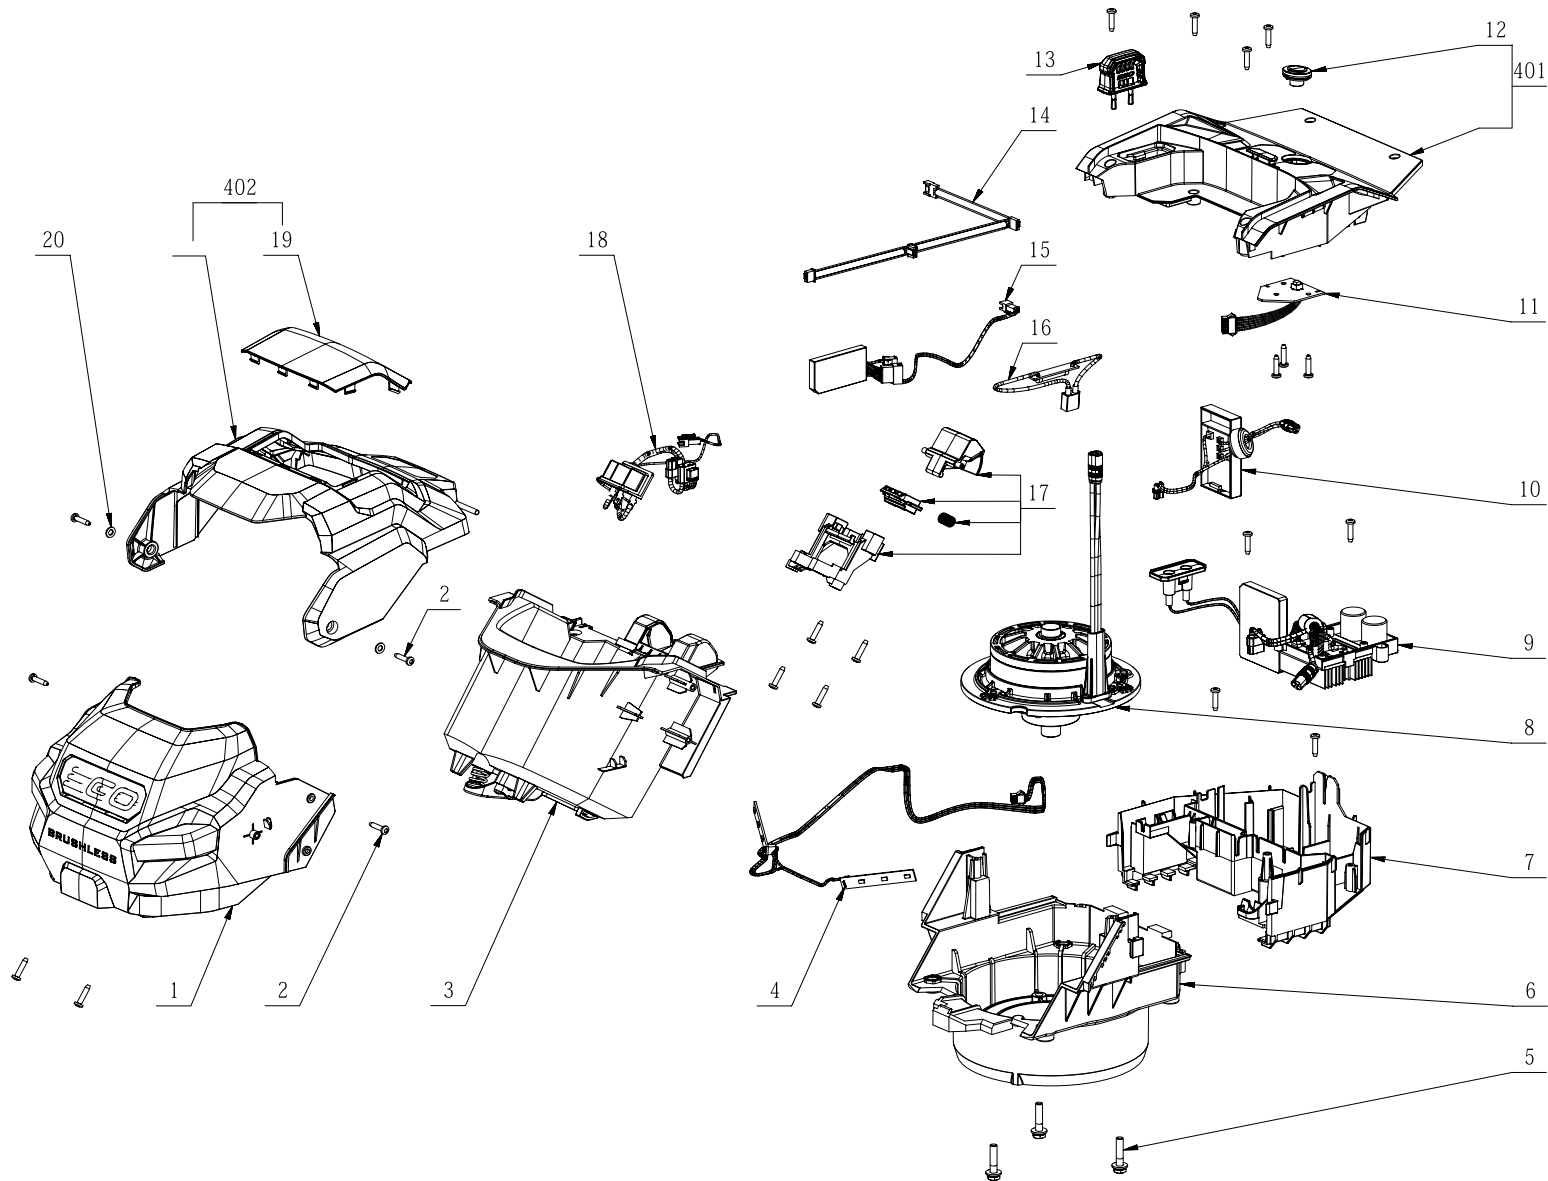

Product Description:Lawn Mower  
Model Number:LM1700E-SP  
Body Number:1000021001\_S  
Version: A  
Issue Date: 2019/06/14

Product Description:Lawn Mower  
Model Number:LM1700E-SP  
Body Number:1000021001\_S  
Version: A  
Issue Date: 2019/06/14

201

Product Description:Lawn Mower  
Model Number:LM1700E-SP  
Body Number:1000021001\_S  
Version: A  
Issue Date: 2019/06/14

Product Description:Lawn Mower  
Model Number:LM1700E-SP  
Body Number:1000021001\_S  
Version: A  
Issue Date: 2019/06/14

Index No.	Art. No.	Description	QTY in machine	Weight (g)	Size LxWxH (mm)	MPQ	Repairable or Not?	Standard Repair Time (min.)
202-17	3550048003	Pin	1	2.9	5x18.5	1	Y	1
202-18	2824250001	Handle Lever Set	1	113	248x20x76	1	Y	5
202-19	3660565001	Compression Spring	1	3.92	9.6x28	10	Y	5
202-20	5640168001	Square Neck Bolt	3	7.92	M6x35	10	Y	1
202-21	2826080001	Internal Wire ASSY	1	244.7	Ø7x1400	1	Y	45
202-22	2830410001	4908.1 Switch Electric Assembly	1	57	108.5x32.5x37.9	1	Y	45
202-23	2825948001	Telescope Tube	1	768.9	936.7x60x52	1	Y	35
202-24	3126763001	Clamp	1	2.92	34x17x11.7	1	Y	25
202-25	3660562001	Compression Spring	1	1.3	10.9x38	10	Y	25
202-26	5650004001	Plain Washer	1	0.74	4	10	Y	1
202-27	3127905001	Switch Actuator	1	5.5	46.7x29.4x30.9	1	Y	25
202-28	3127908001	Switch Lever	1	16.6	81x32.5x27.7	1	Y	25
202-29	2826560002	Handle Set	1	396.2	415x131.6x200.7	1	Y	20
202-30	3650208001	Control Handle	1	333.6	336x159.6x18.5	1	Y	25
202-31	3129632001	Switch Actuator	1	22.2	39x24x12.5	1	Y	25
202-32	3660724001	Torsion Spring	1	0.7	9.2x4	1	Y	25
202-33	2825949001	Telescope Tube	1	768.9	936.7x60x52	1	Y	35
202-401	2826544001	Beam Assembly	1	311.4	432x110.4x78.7	1	Y	25
202-402	2826613001	Handle Lever Set	1	132.7	247.7x76.1x17	1	Y	10
203-1	3128943001	Support	1	11.8	119x15x44	1	Y	10
203-2	5620157006	Hexagon Socket Screw	6	1.95	M4.2x19	10	Y	1
203-3	3900208001	Dust Cover	1	54	117.1x89.5x86	1	Y	10
203-4	2826577002	Motor & Gear ASSY	1	298.5	Ø63.5x74.5	1	Y	15
203-5	5620033010	Screw	2	0.87	M3x10	10	Y	1