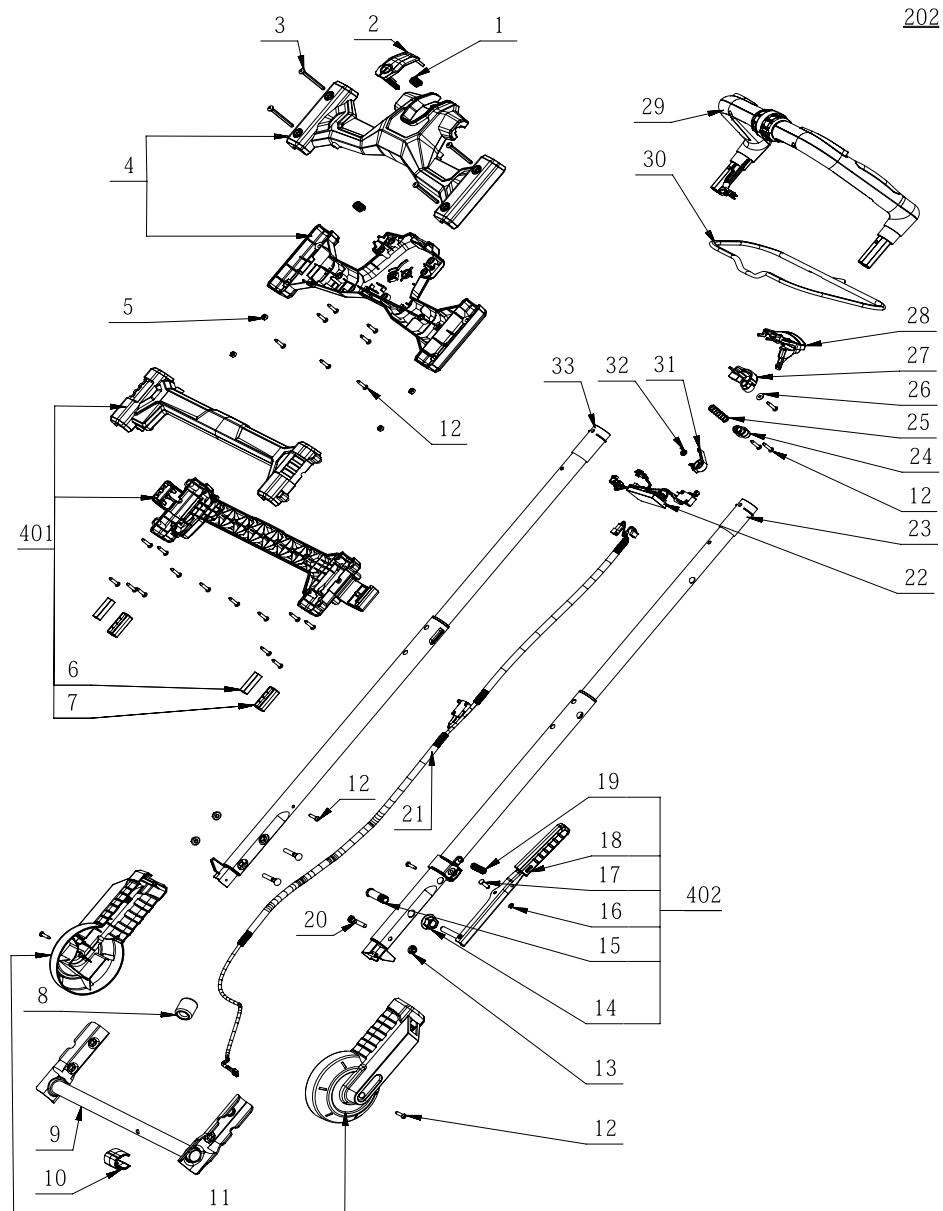

Product Description:Lawn Mower
Model Number:LM1700E-SP
Body Number:1000021001_S
Version: A
Issue Date: 2019/06/14