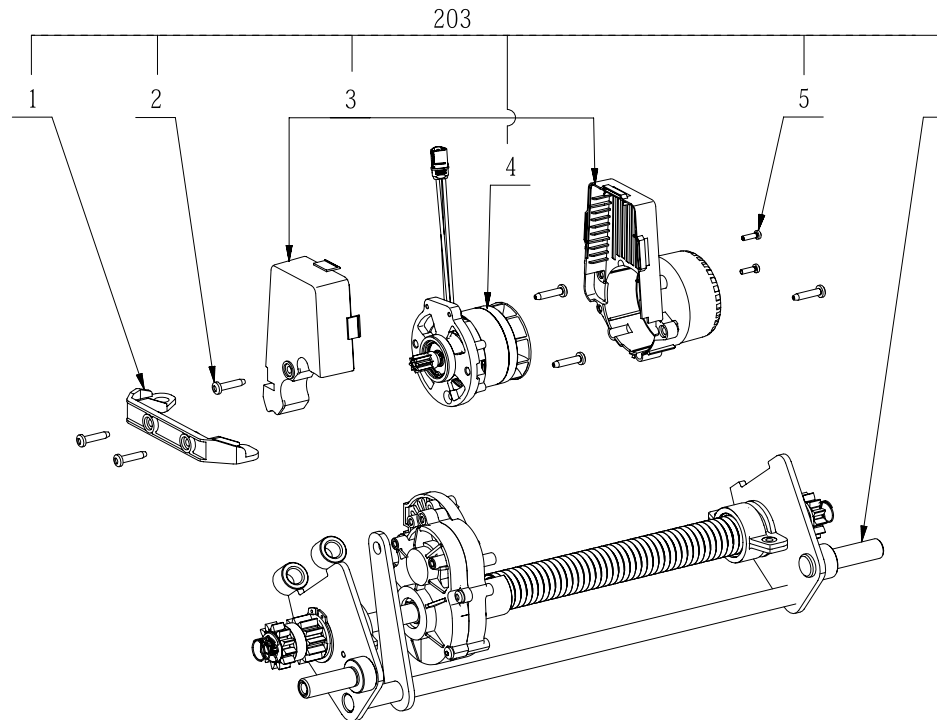

Product Description:Lawn Mower
Model Number:LM1700E-SP
Body Number:1000021001_S
Version: A
Issue Date: 2019/06/14

203

Repair Parts_Lawn Mower_4908.1(LM1700E-SP)