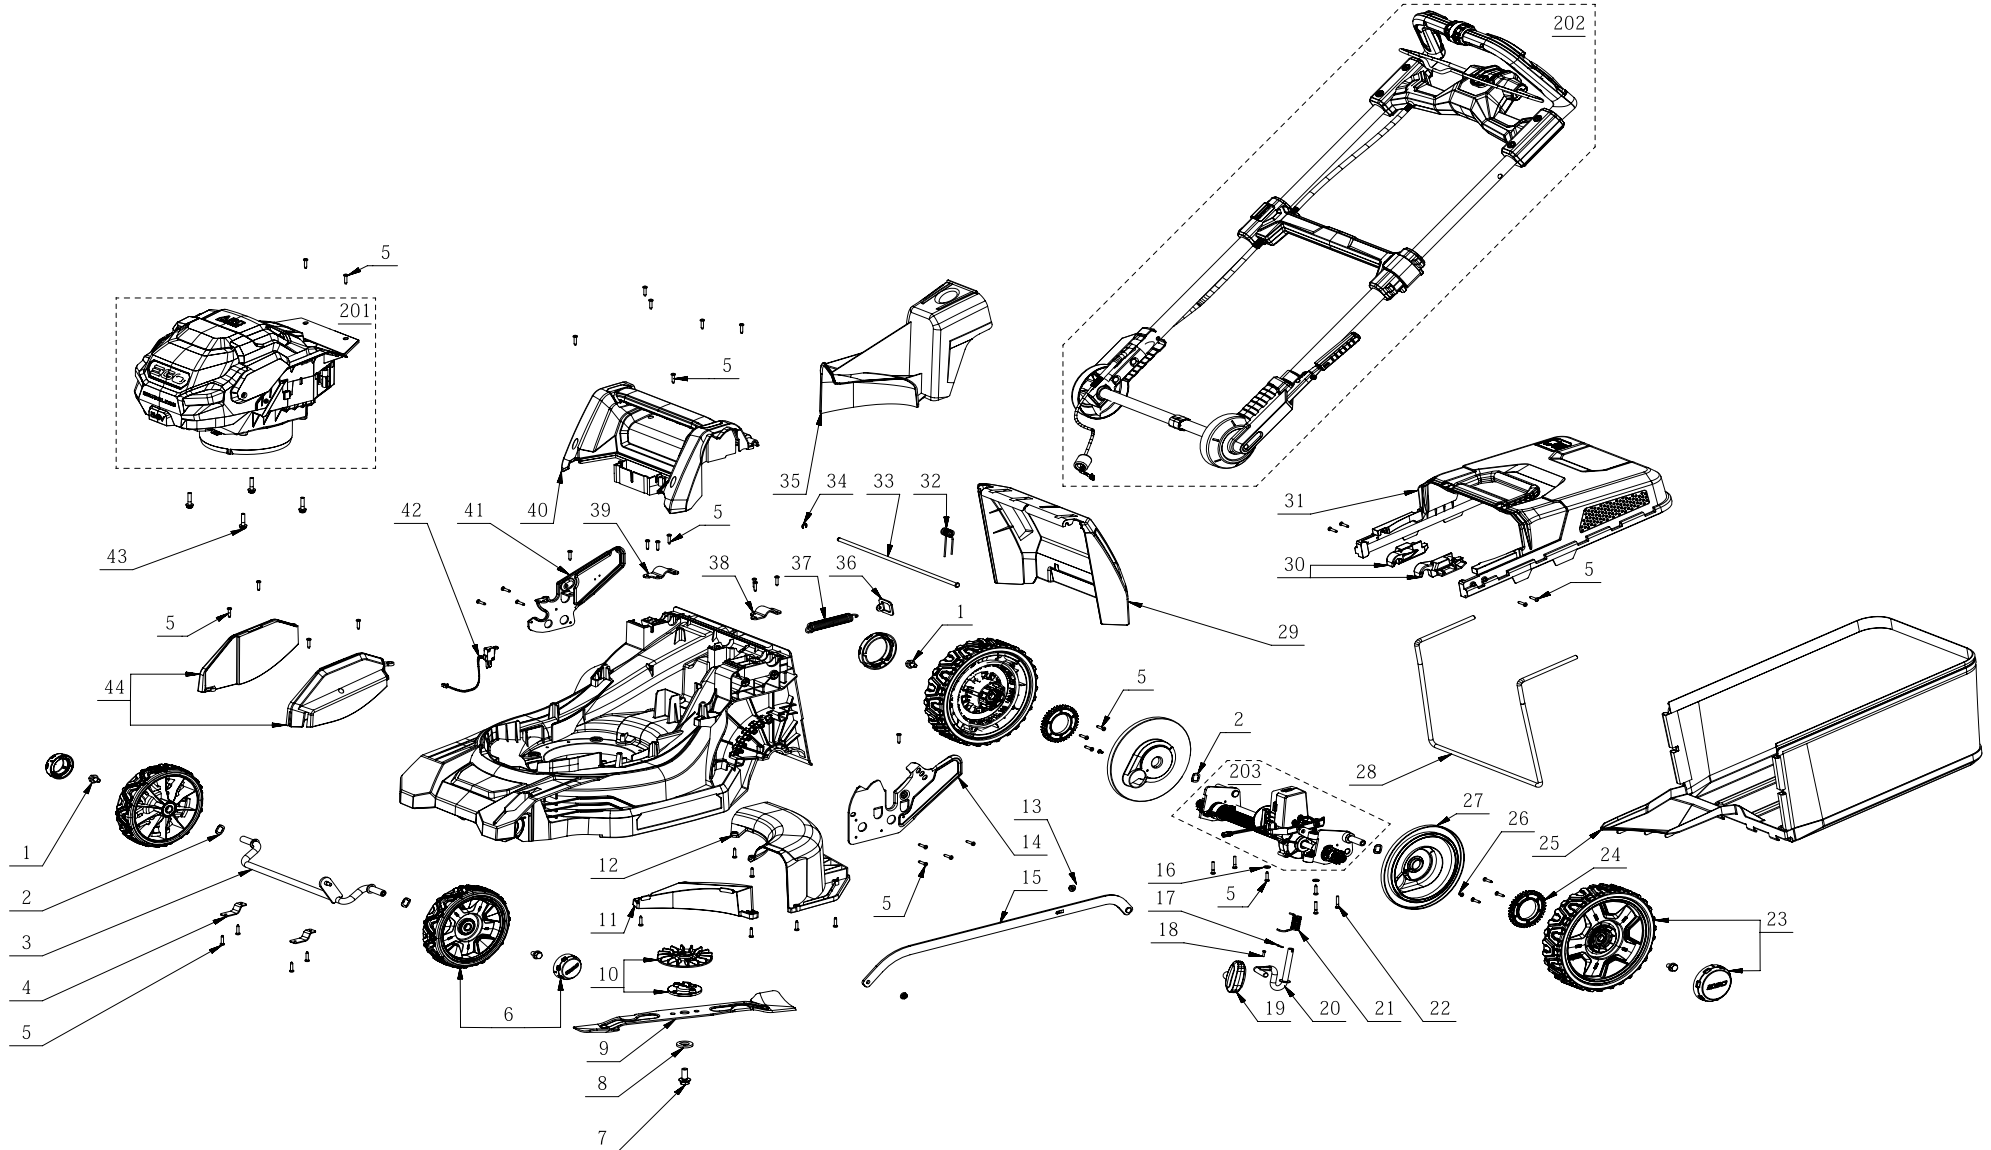

Product Description:Lawn Mower  
Model Number:LM1700E-SP  
Body Number:1000021001\_S  
Version: A  
Issue Date: 2019/06/14

Product Description:Lawn Mower  
Model Number:LM1700E-SP  
Body Number:1000021001\_S  
Version: A  
Issue Date: 2019/06/14

201

Product Description:Lawn Mower  
Model Number:LM1700E-SP  
Body Number:1000021001\_S  
Version: A  
Issue Date: 2019/06/14

Product Description:Lawn Mower  
Model Number:LM1700E-SP  
Body Number:1000021001\_S  
Version: A  
Issue Date: 2019/06/14

Index No.	Art. No.	Description	QTY in machine	Weight (g)	Size LxWxH (mm)	MPQ	Repairable or Not?	Standard Repair Time (min.)
202-17	3550048003	Pin	1	2.9	5x18.5	1	Y	1
202-18	2824250001	Handle Lever Set	1	113	248x20x76	1	Y	5
202-19	3660565001	Compression Spring	1	3.92	9.6x28	10	Y	5
202-20	5640168001	Square Neck Bolt	3	7.92	M6x35	10	Y	1
202-21	2826080001	Internal Wire ASSY	1	244.7	Ø7x1400	1	Y	45
202-22	2830410001	4908.1 Switch Electric Assembly	1	57	108.5x32.5x37.9	1	Y	45
202-23	2825948001	Telescope Tube	1	768.9	936.7x60x52	1	Y	35
202-24	3126763001	Clamp	1	2.92	34x17x11.7	1	Y	25
202-25	3660562001	Compression Spring	1	1.3	10.9x38	10	Y	25
202-26	5650004001	Plain Washer	1	0.74	4	10	Y	1
202-27	3127905001	Switch Actuator	1	5.5	46.7x29.4x30.9	1	Y	25
202-28	3127908001	Switch Lever	1	16.6	81x32.5x27.7	1	Y	25
202-29	2826560002	Handle Set	1	396.2	415x131.6x200.7	1	Y	20
202-30	3650208001	Control Handle	1	333.6	336x159.6x18.5	1	Y	25
202-31	3129632001	Switch Actuator	1	22.2	39x24x12.5	1	Y	25
202-32	3660724001	Torsion Spring	1	0.7	9.2x4	1	Y	25
202-33	2825949001	Telescope Tube	1	768.9	936.7x60x52	1	Y	35
202-401	2826544001	Beam Assembly	1	311.4	432x110.4x78.7	1	Y	25
202-402	2826613001	Handle Lever Set	1	132.7	247.7x76.1x17	1	Y	10
203-1	3128943001	Support	1	11.8	119x15x44	1	Y	10
203-2	5620157006	Hexagon Socket Screw	6	1.95	M4.2x19	10	Y	1
203-3	3900208001	Dust Cover	1	54	117.1x89.5x86	1	Y	10
203-4	2826577002	Motor & Gear ASSY	1	298.5	Ø63.5x74.5	1	Y	15
203-5	5620033010	Screw	2	0.87	M3x10	10	Y	1